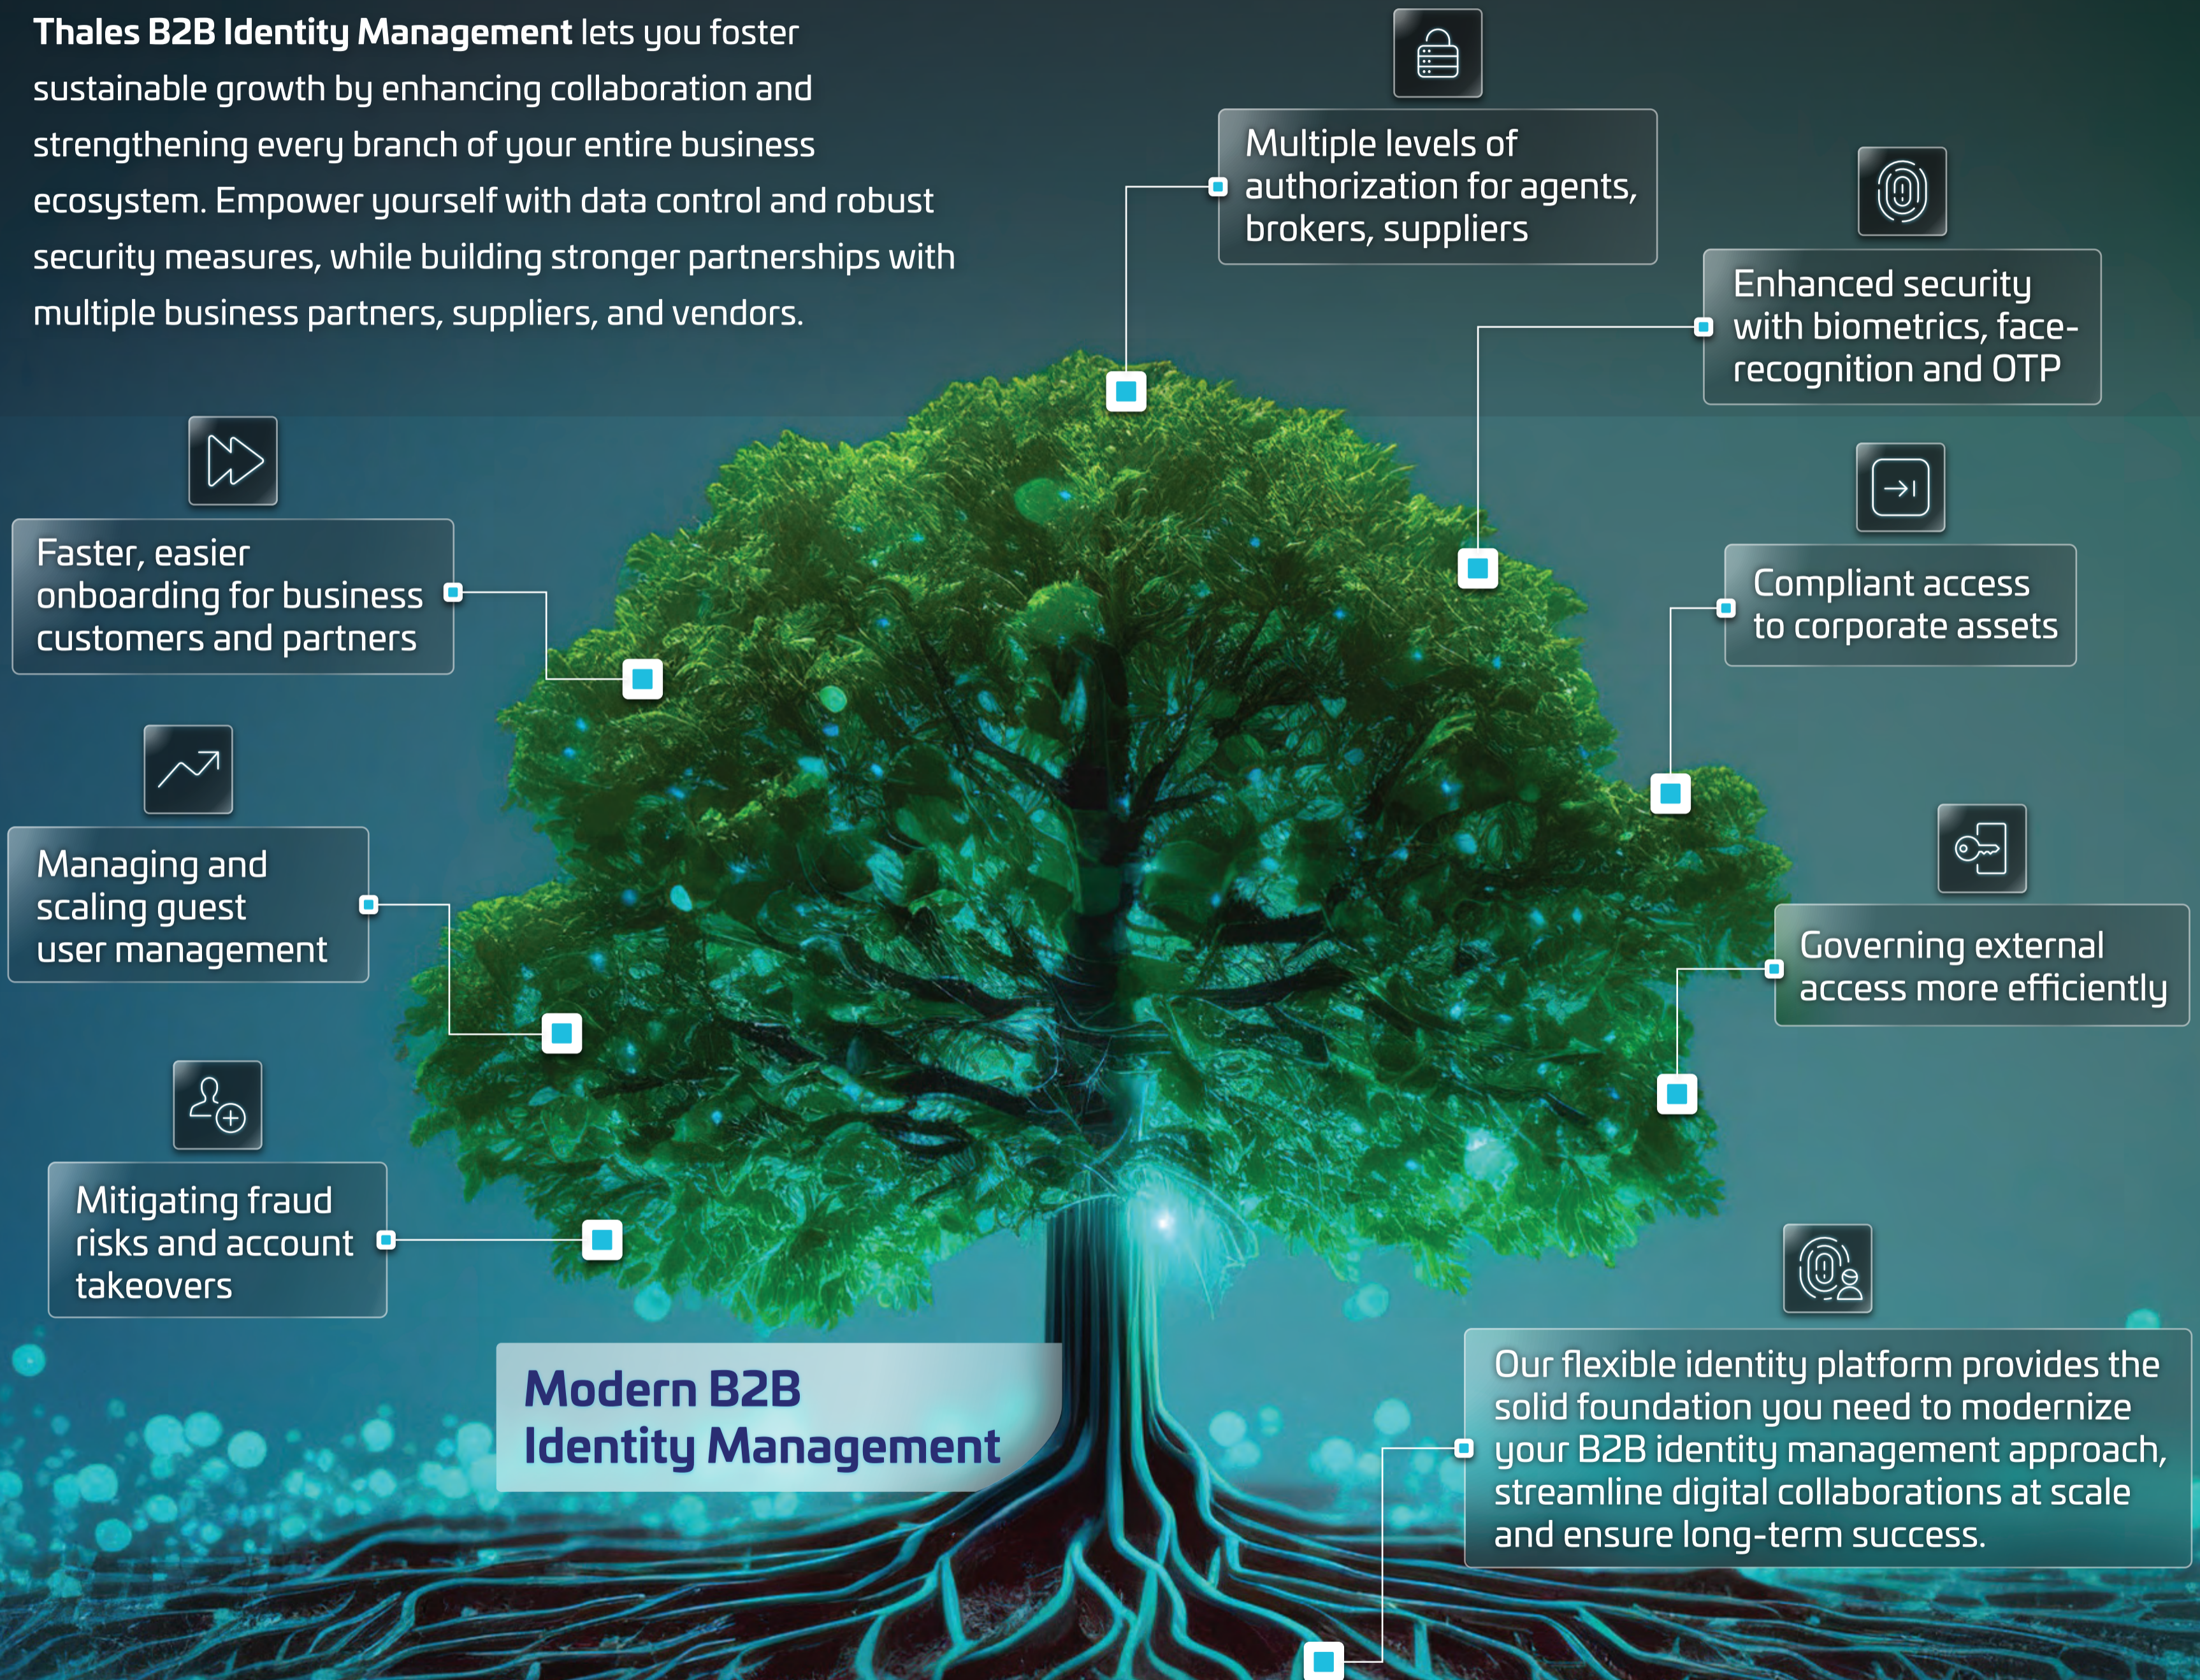

Evolving your B2B Identity Management ecosystem

Thales B2B Identity Management lets you foster sustainable growth by enhancing collaboration and strengthening every branch of your entire business ecosystem. Empower yourself with data control and robust security measures, while building stronger partnerships with multiple business partners, suppliers, and vendors.

Interested in learning more? **Get in touch.**