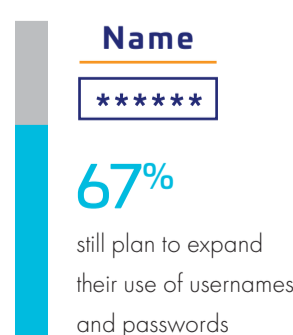

Two Steps Forward, One Step Back