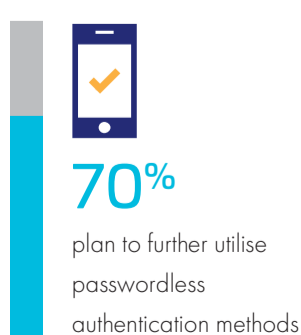

### Zero Trust - Balancing Security and Convenience

67% say their security teams feel under pressure to provide convenient access to users, but still maintain security

### Access Management is Essential for Cloud Transformation

96% believe strong authentication and access management solutions can facilitate secure cloud adoption.

76% revealed employee authentication needs to be able to support secure access to a broad range of services including virtual private networks and cloud applications.

### Two Steps Forward, One Step Back